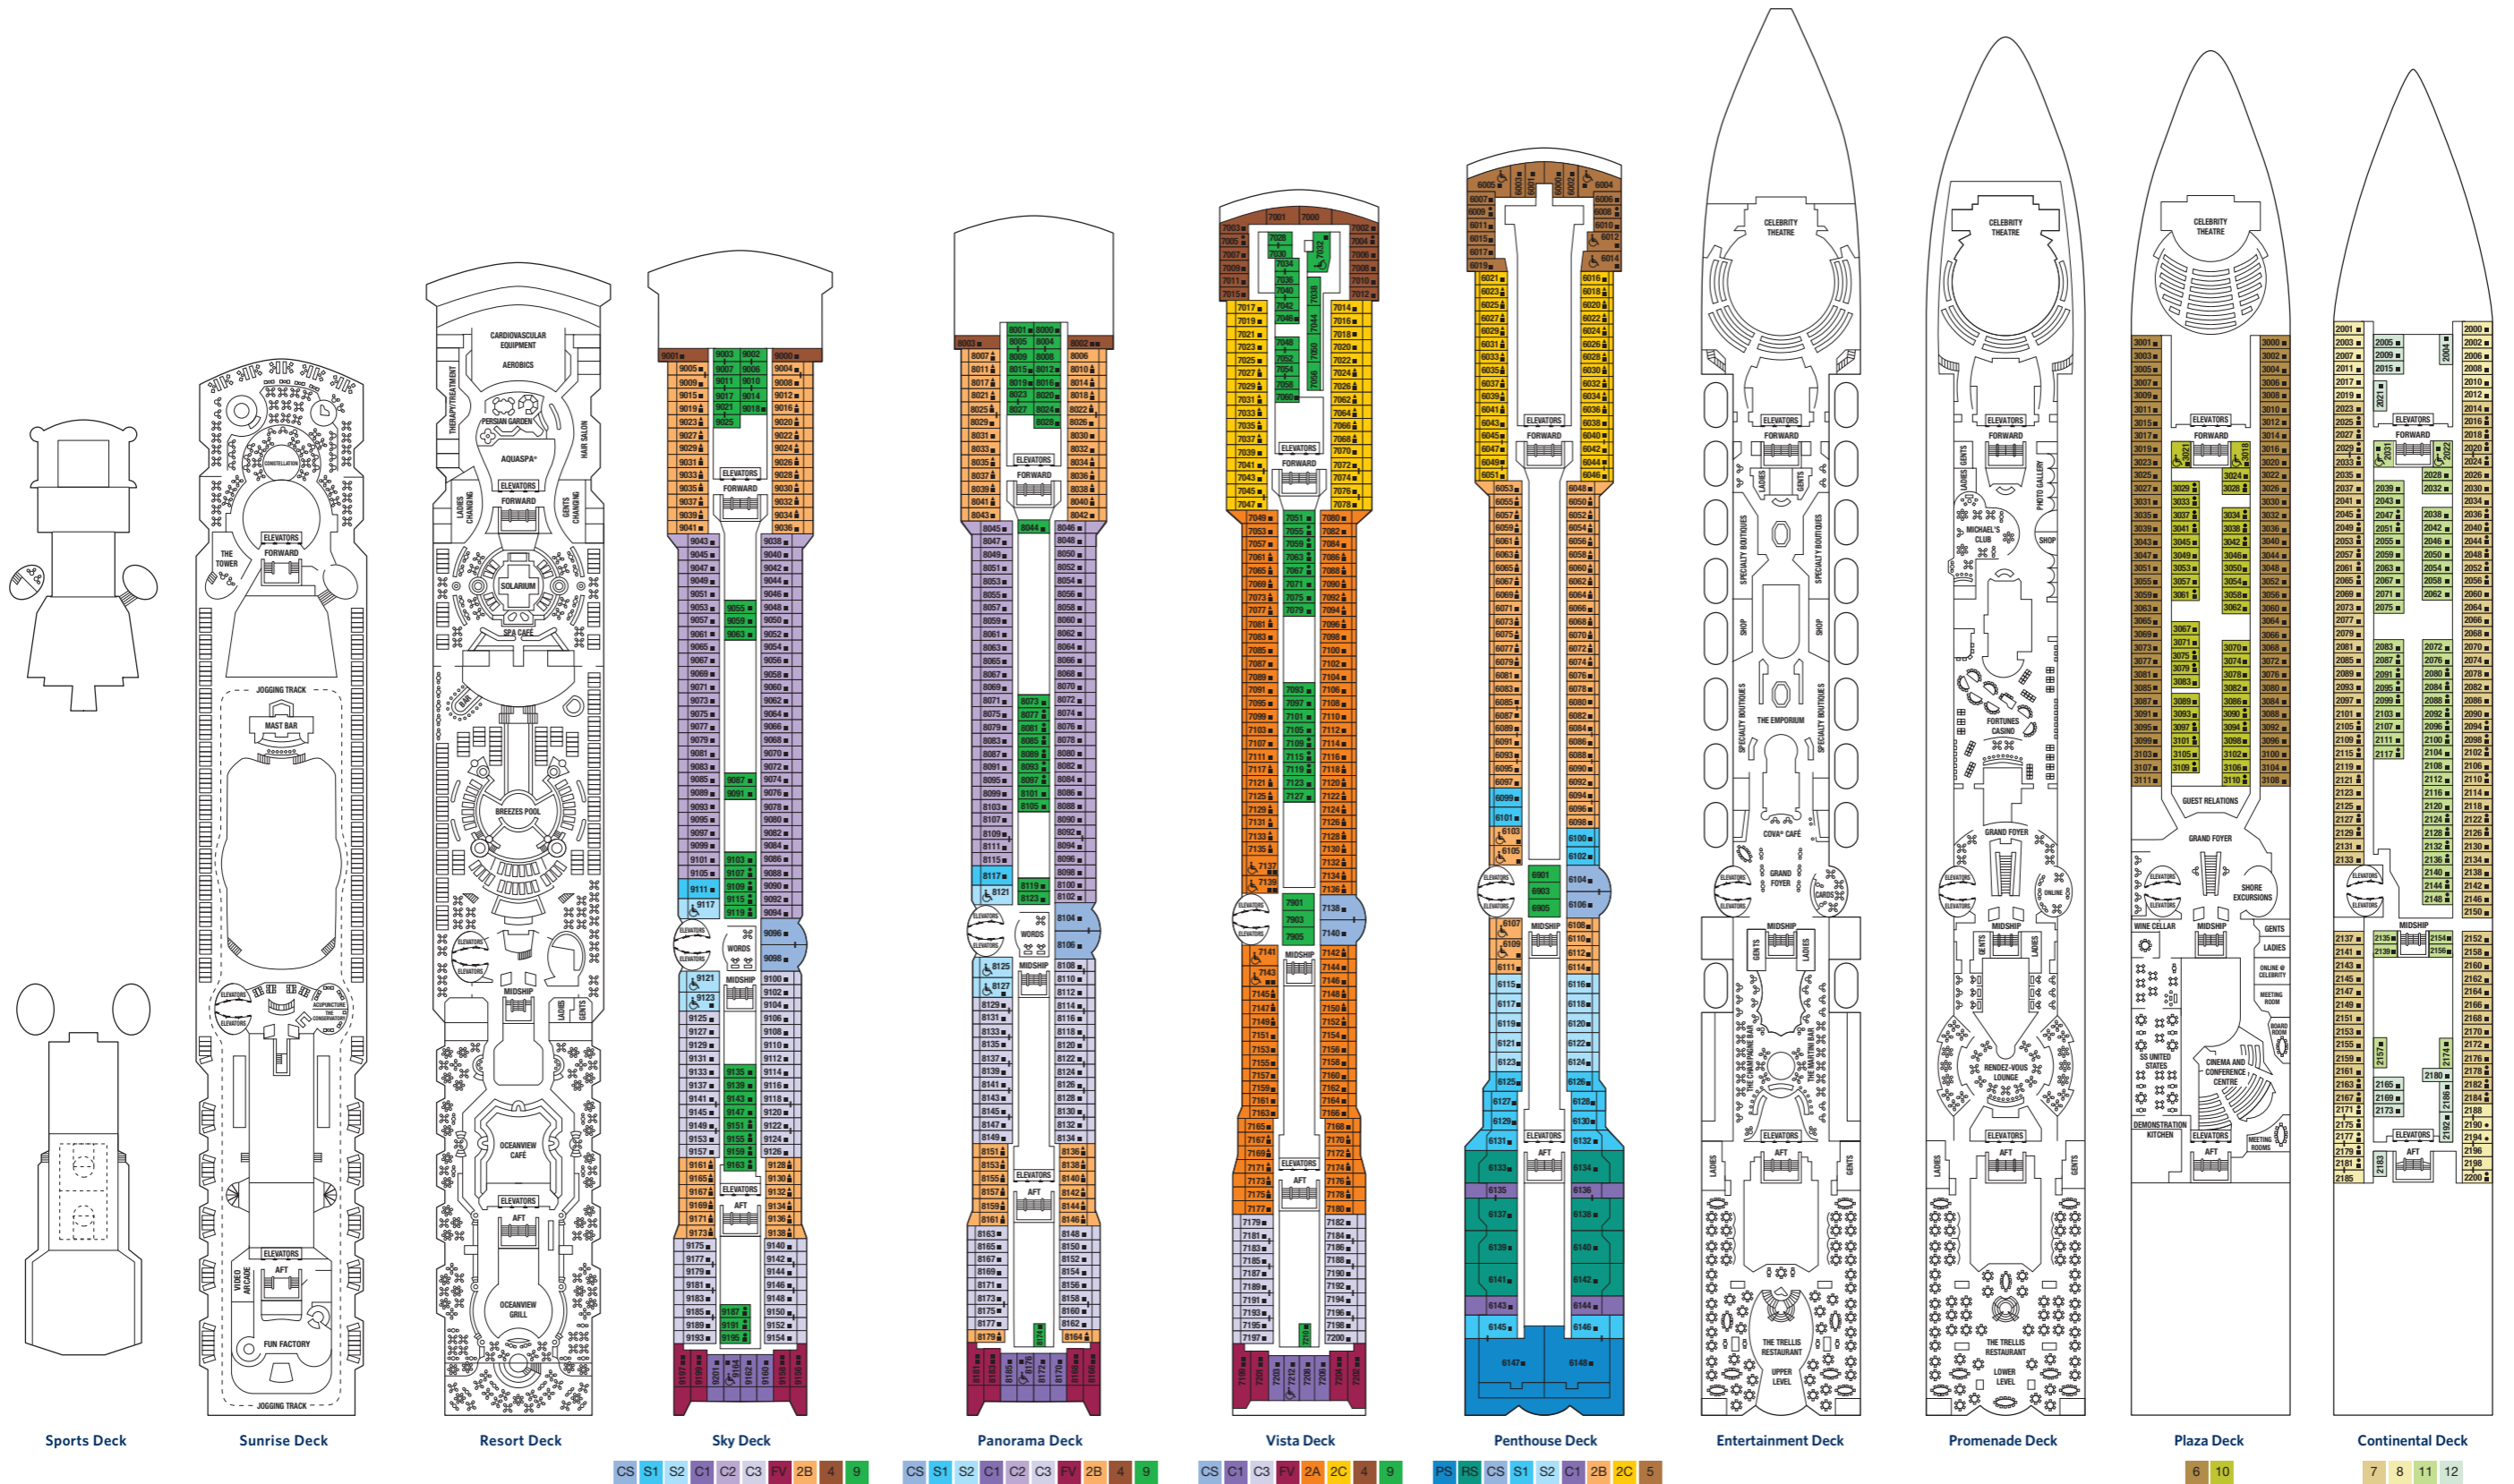

# Celebrity Infinity Deck Plans

- |                                     |                                     |                     |
|-------------------------------------|-------------------------------------|---------------------|
| <b>PS</b> Penthouse Suite           | <b>C3</b> Celebrity Concierge Class | <b>6</b> Ocean View |
| <b>RS</b> Royal Suite               | <b>FV</b> Family Ocean View         | <b>7</b> Ocean View |
| <b>CS</b> Celebrity Suite           | <b>2A</b> Deluxe Balcony            | <b>8</b> Ocean View |
| <b>S1</b> Sky Suite                 | <b>2B</b> Deluxe Balcony            | <b>9</b> Interior   |
| <b>S2</b> Sky Suite                 | <b>2C</b> Deluxe Balcony            | <b>10</b> Interior  |
| <b>C1</b> Celebrity Concierge Class | <b>4</b> Ocean View                 | <b>11</b> Interior  |
| <b>C2</b> Celebrity Concierge Class | <b>5</b> Ocean View                 | <b>12</b> Interior  |

Deck plan shown is Celebrity Infinity, which represents an example of a Millennium Class ship. Facilities may vary by ship. The deck plan is designed to give an overview of the layout of a typical Millennium Class ship, indicating the location of facilities and staterooms by stateroom number. The deck plan is not an exact blueprint. Should you have specific needs or require additional information regarding a particular stateroom, please contact our Reservations Department, your travel agent or cruise specialist.

To download the Millennium Class deck plans please visit [www.celebritycruises.com](http://www.celebritycruises.com). Some midship staterooms on Sky deck have an overhang on the balcony from the above deck. All mid-ship category 9 interior stateroom doors in this type of layout open portside (left side of the ship when facing forward) except for stateroom number 8044 which opens starboard (right side of the ship).